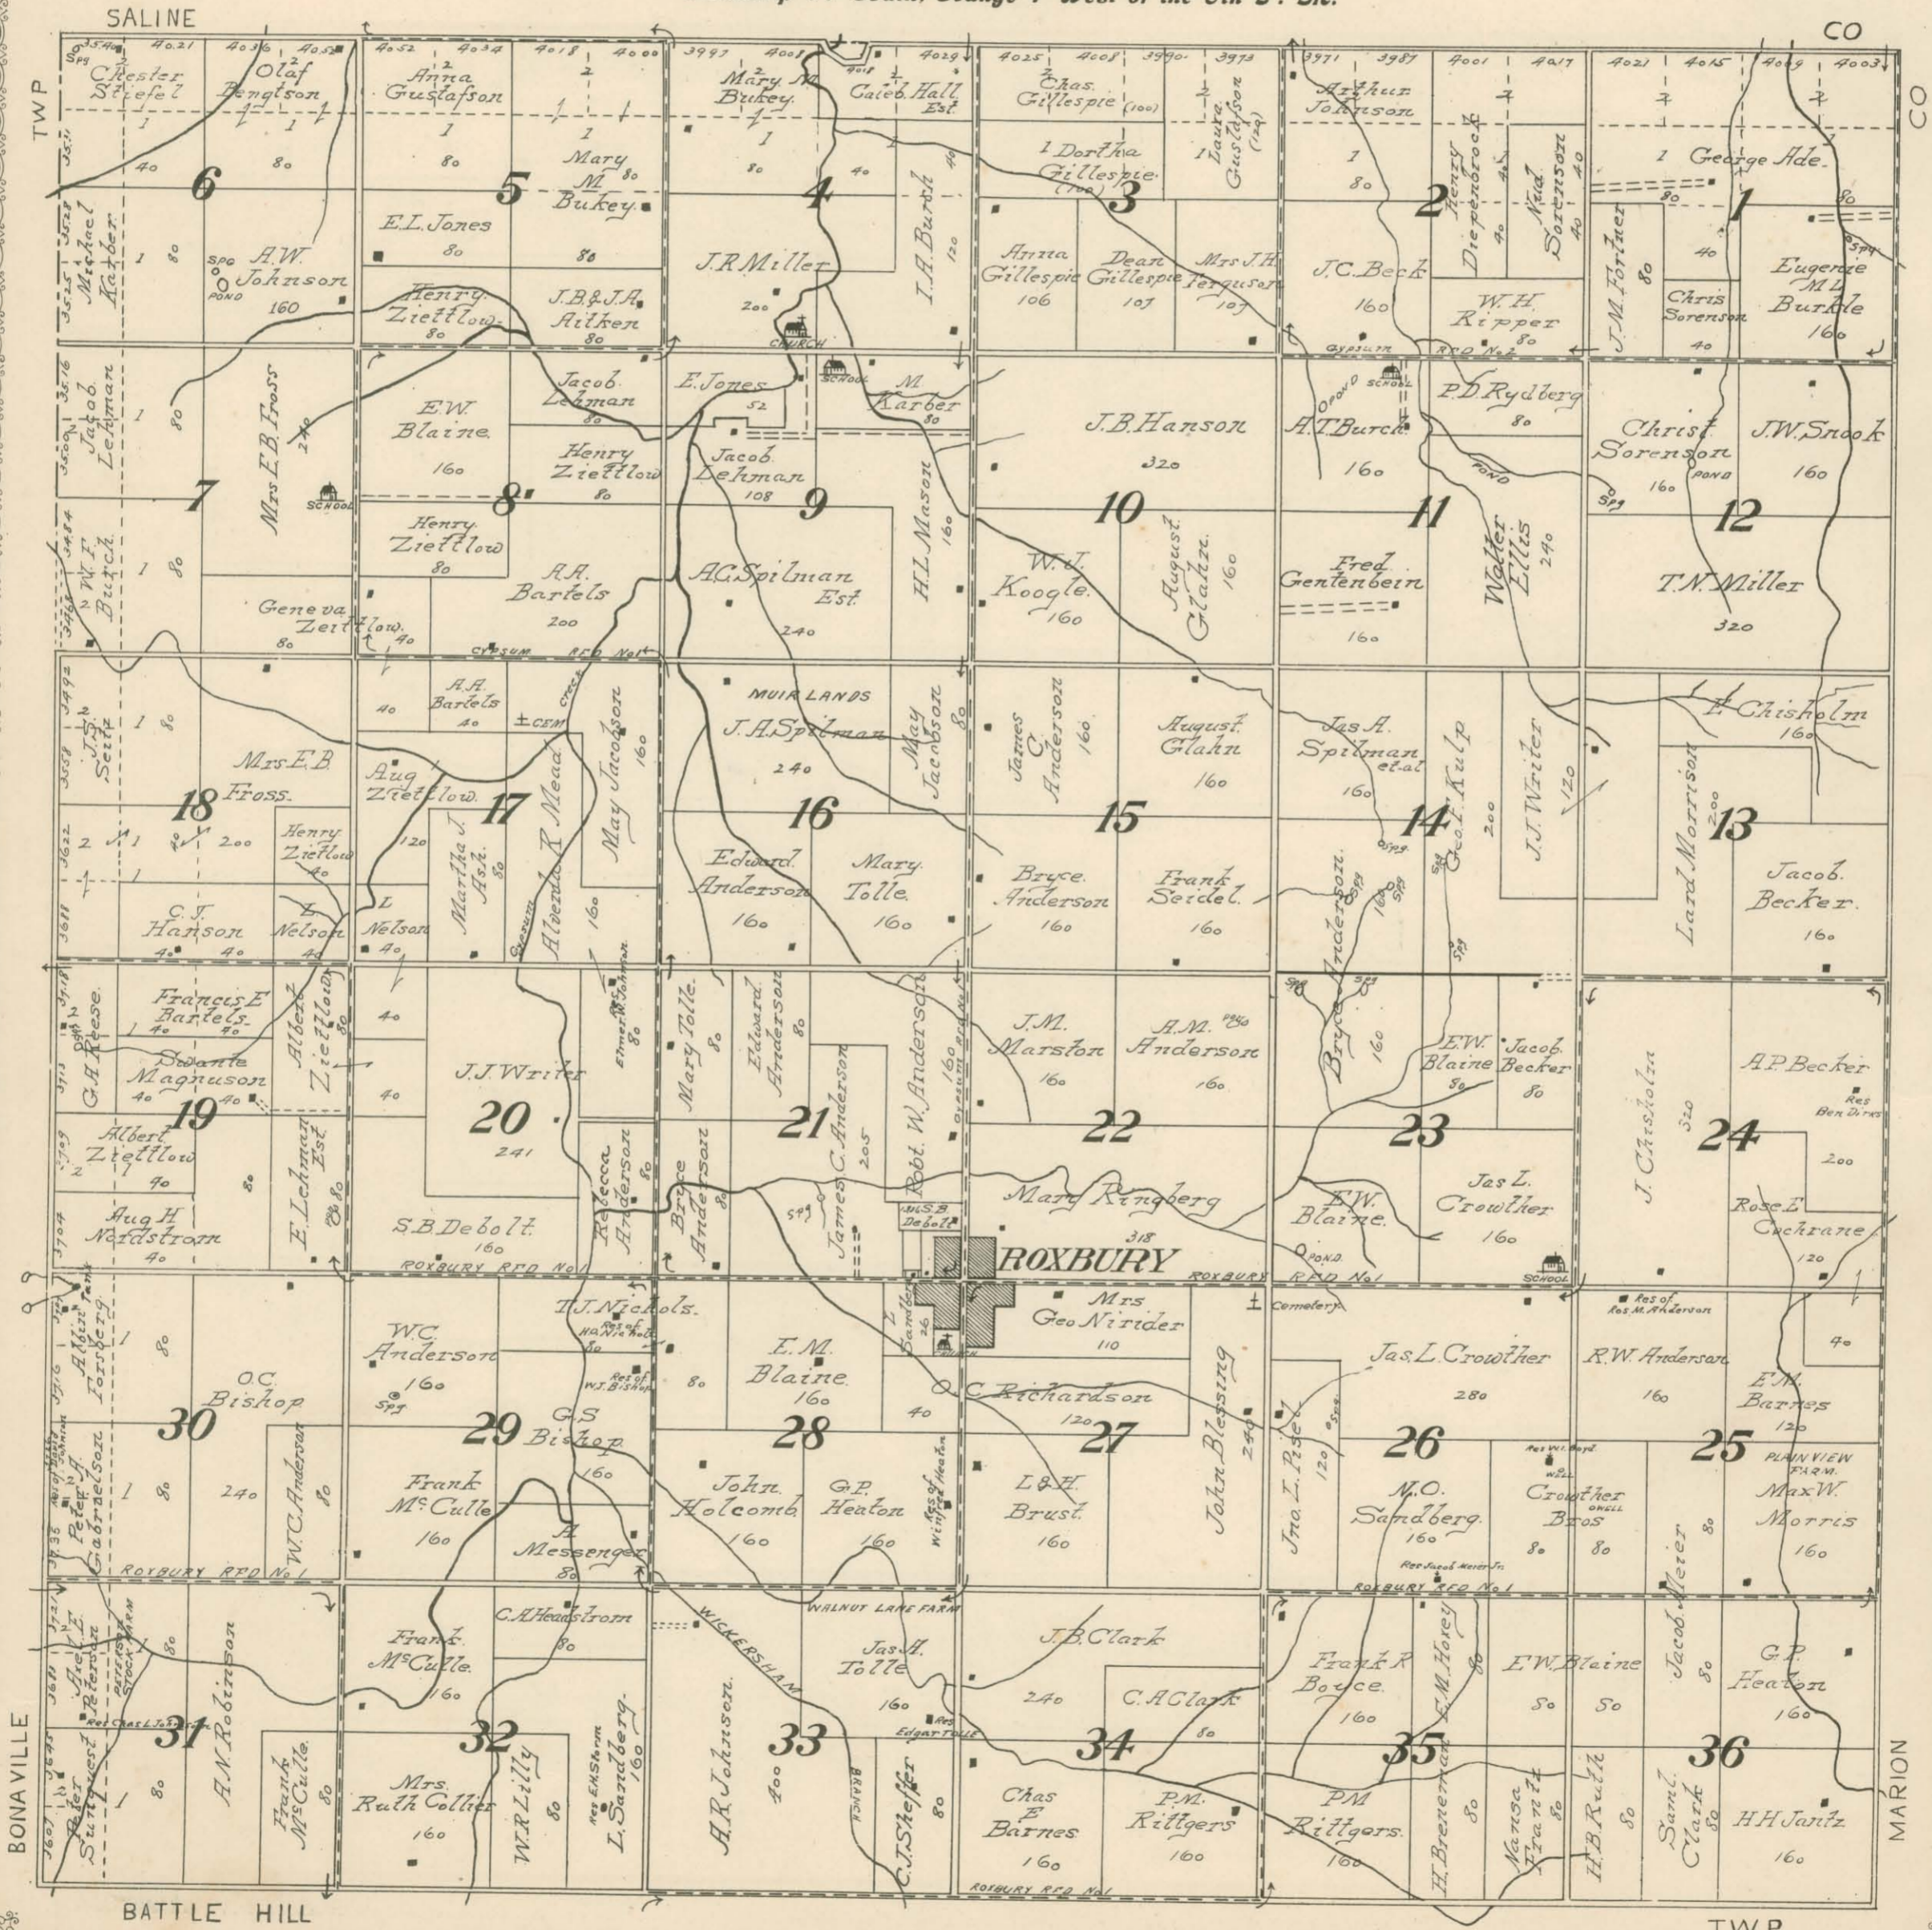

MAP OF
GYPSUM CREEK
TOWNSHIP

Scale 2 inches to 1 mile

Township 17 South, Range 1 West of the 6th P. M.

BONAVILLE

BATTLE HILL

TWP

MARION