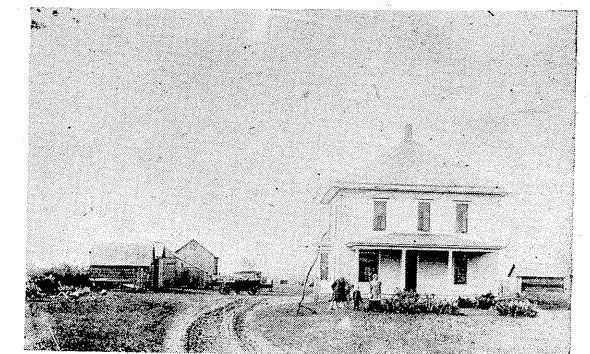

SCENE ON FARM OF MRS. GEORGE NIRIDER,
ROXBURY, KANSAS.