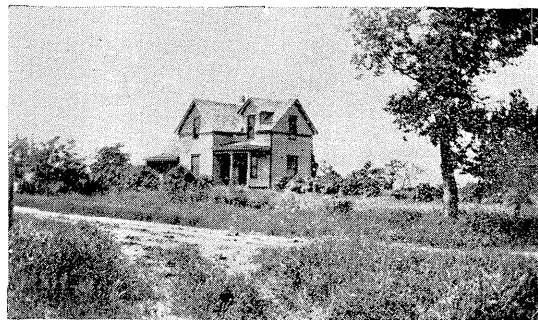

RESIDENCE OF GEO. W. SHIELDS,
Erected in 1916, on his farm of 400 acres, 3½
miles Southwest of Lindsborg, Kansas.

HOME OF HENRY BULLER,
McPherson County Pioneer,
Photo from Peter S. Buller,
CANTON, KANSAS.