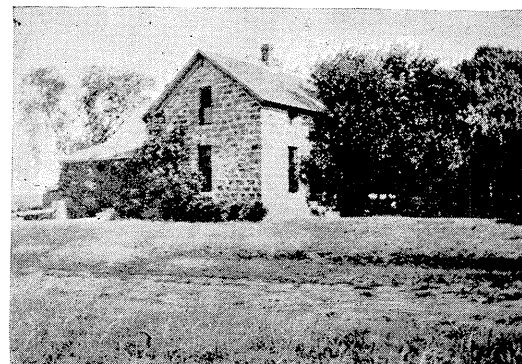

HOME OF PEARSON BROTHERS,
WINDOM, KANSAS.