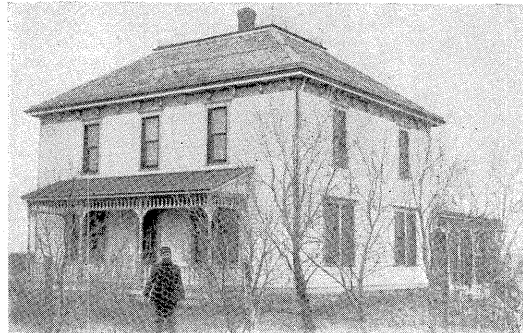

ILLUSTRATIONS

SUMMERDALE FARM,
Residence of A. Sandahl, Harper Township; Photo
from Sandahl Bros., R. F. D. No. 4,
McPHERSON, KANSAS.

RESIDENCE OF MRS. JOHN HEDSTROM,
R. F. D. No. 1,
ROXBURY, KANSAS.

RESIDENCE OF A. A. ANDERSON,
R. F. D. No. 1,
ROXBURY, KANSAS.

RESIDENCE OF GEO. W. SHIELDS,
Erected in 1916, on his farm of 400 acres, 3½
miles Southwest of Lindsborg, Kansas.

HOME OF HENRY BULLER,
McPherson County Pioneer,
Photo from Peter S. Buller,
CANTON, KANSAS.