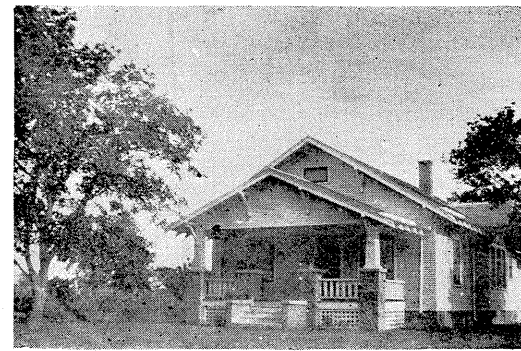

COLLEGE VIEW FARM,
D. C. Wampler, Proprietor, R. F. D. No. 7,
McPHERSON, KANSAS.