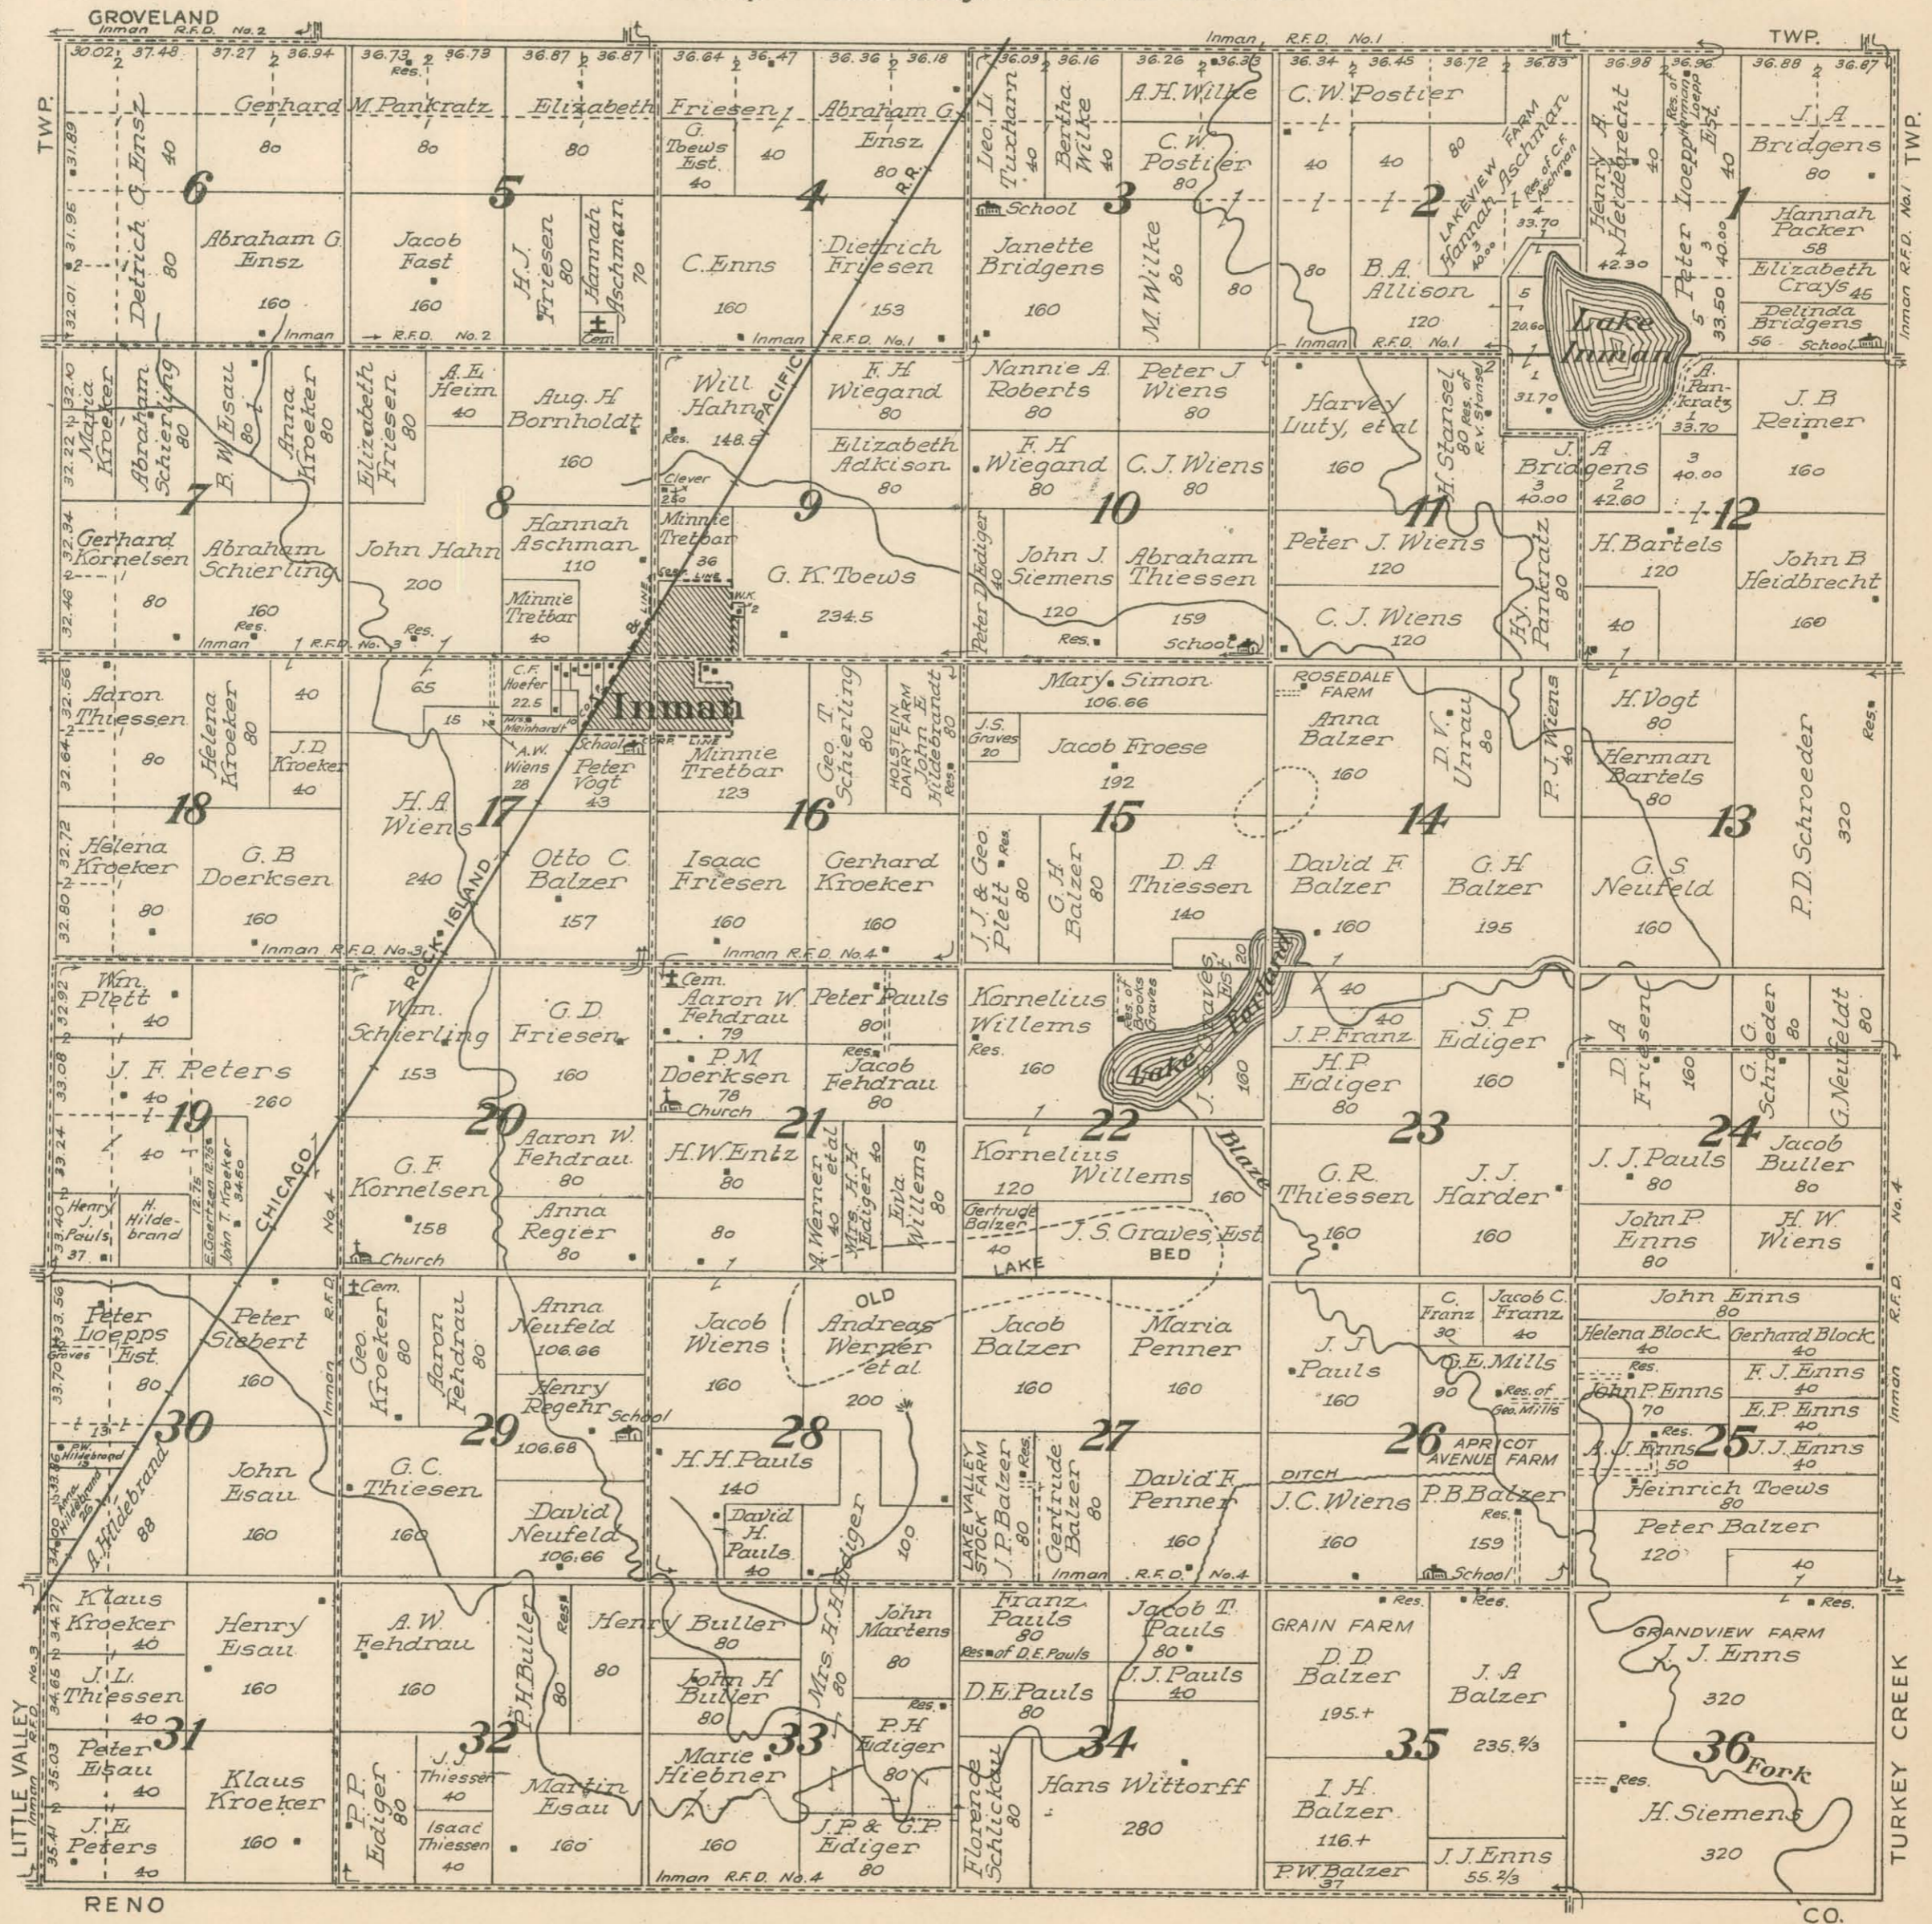

MAP OF
SUPERIOR
TOWNSHIP

Scale 2 inches to 1 mile

Township 21 South, Range 4 West of the 6th P. M.

RENO

CO.

TURKEY CREEK