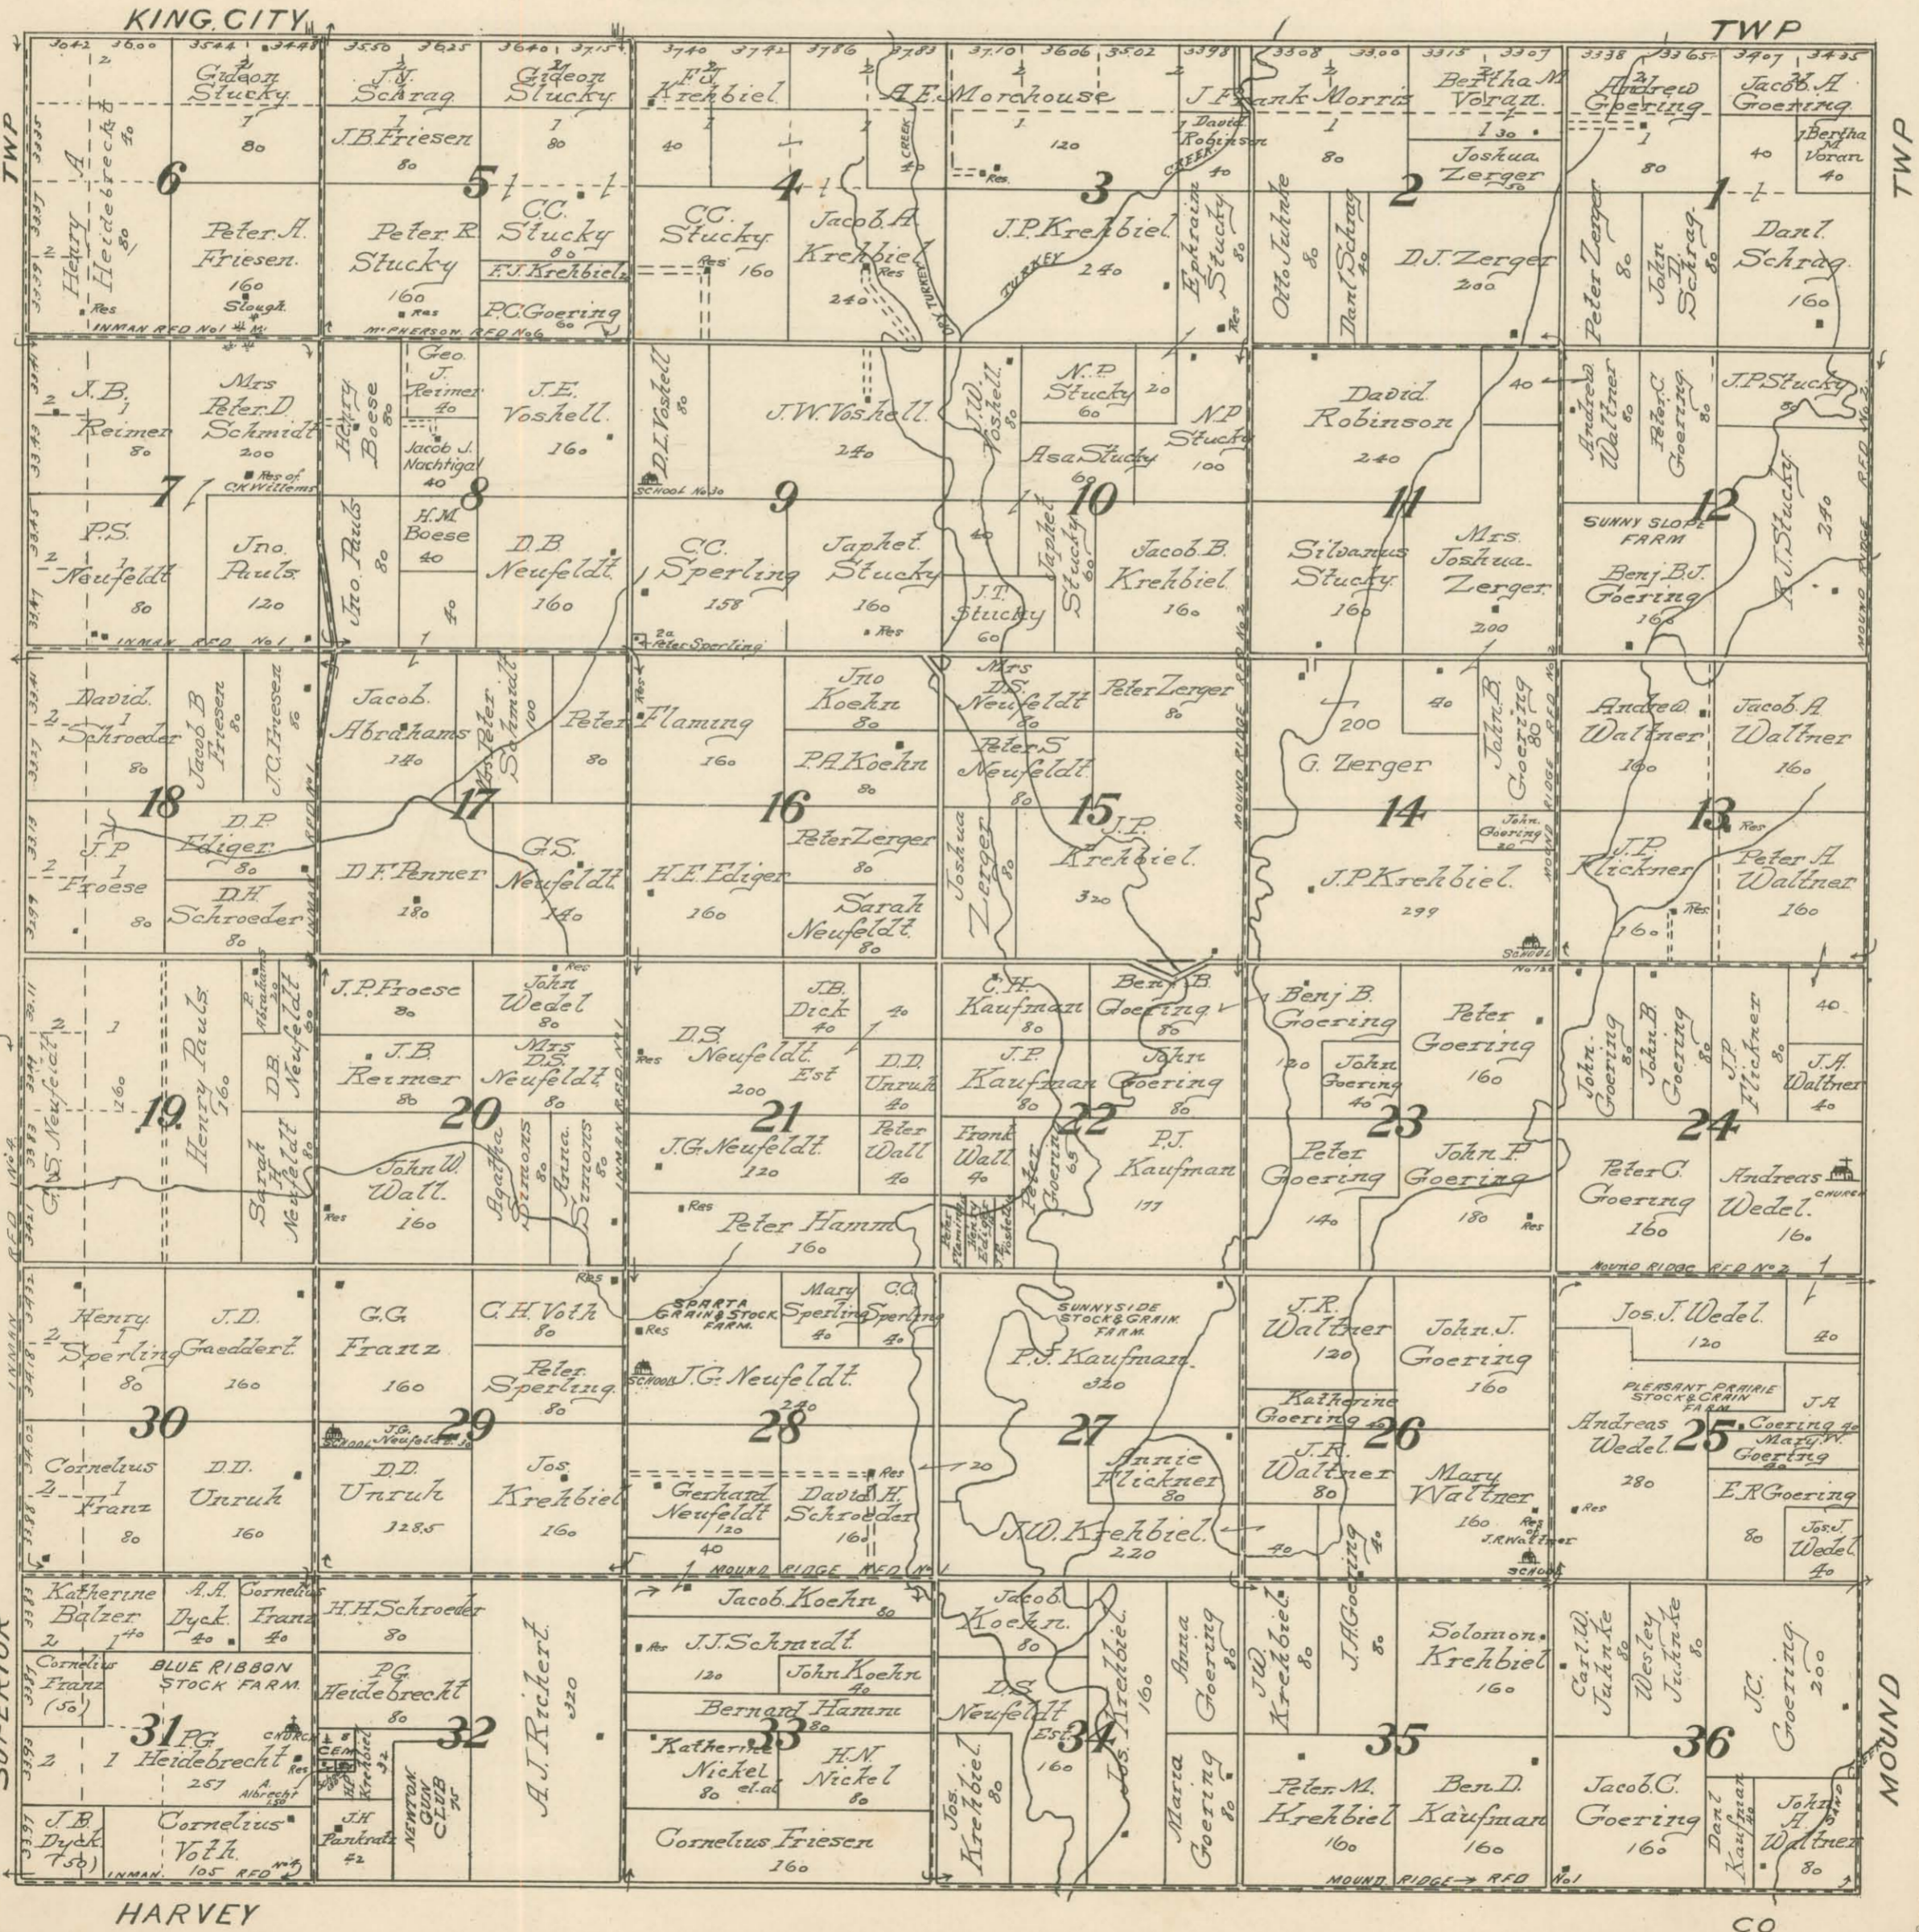

MAP OF TURKEY CREEK TOWNSHIP

Scale 2 inches to 1 mile

Township 21 South. Range 3 West of the 6th P.M.

HARVEY

CO