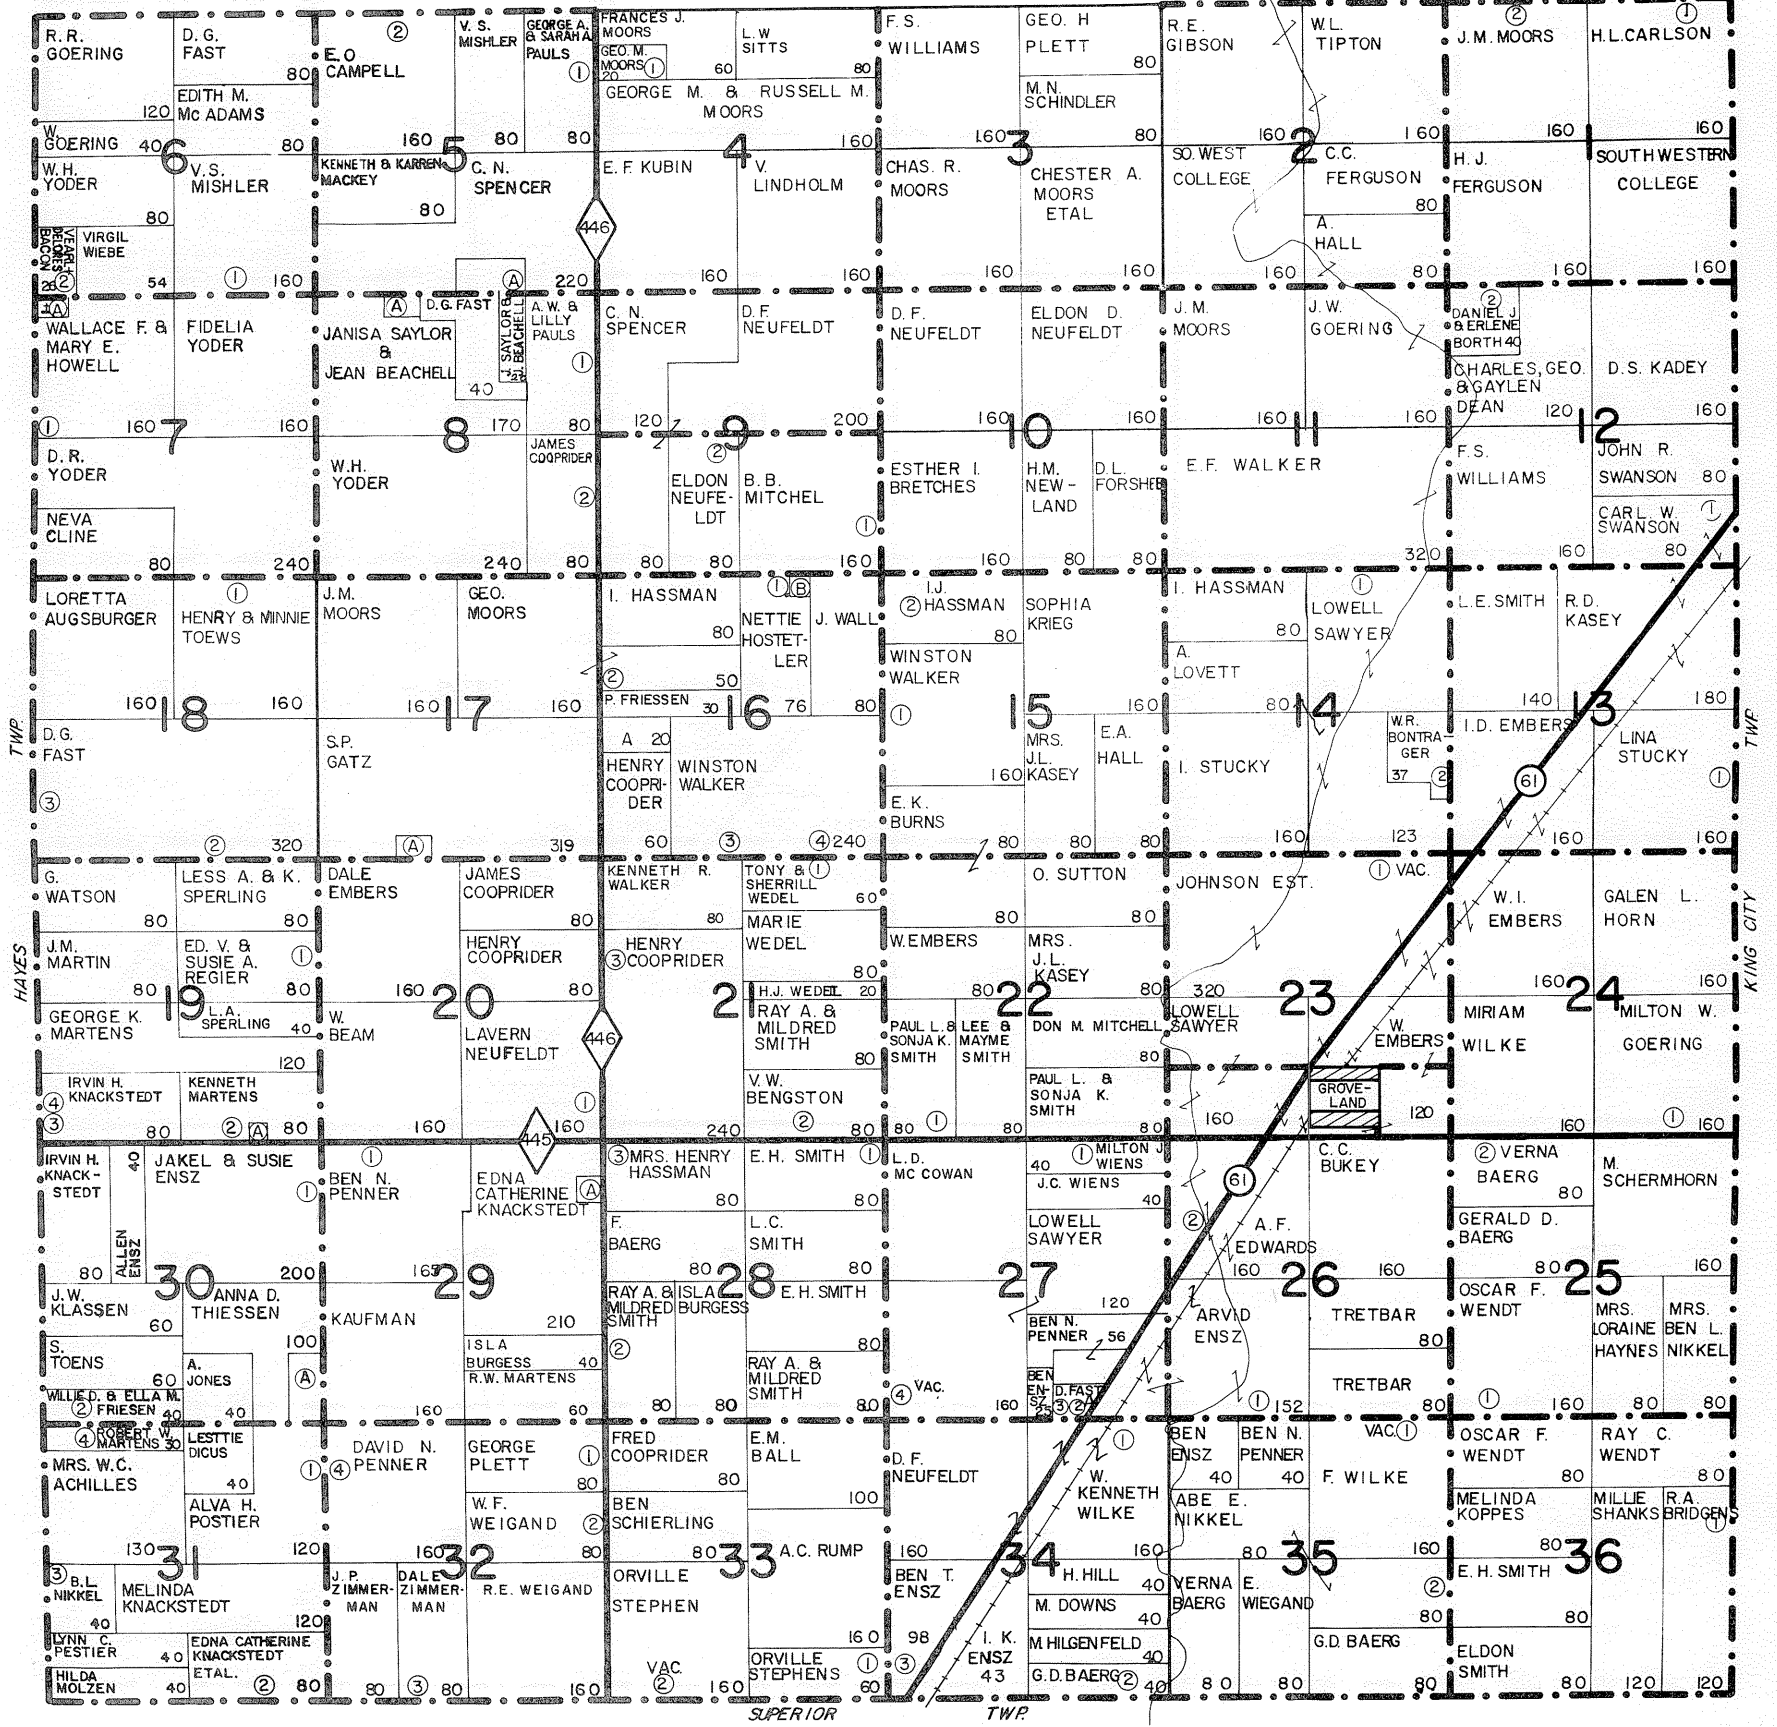

GROVELAND CODE-W

TOWNSHIP 20 SOUTH

JACKSON

TWP

RANGE 4 WEST

SMALL TRACT OWNERS

SEC.	TRACT	OWNER	ACRES	SEC.	TRACT	OWNER	ACRES
5	A	HAROLD & HELEN SPENCER	20.00	17	A	JAMES COOPRIDER	01.00
7	A	VIRGIL J. FLINN	10.00	19	A	GEORGE K. MARTENS	01.00
8	A	FRANK H. SAWYER	10.00	27	A	D. G. FAST	08.00
16	A	JAMES COOPRIDER	20.00	29	A	HAROLD & HATTIE KORNELSON	05.00
16	B	RALPH HOSTETTER	40.00	30	A	ADOLPH THIESSEN	20.00