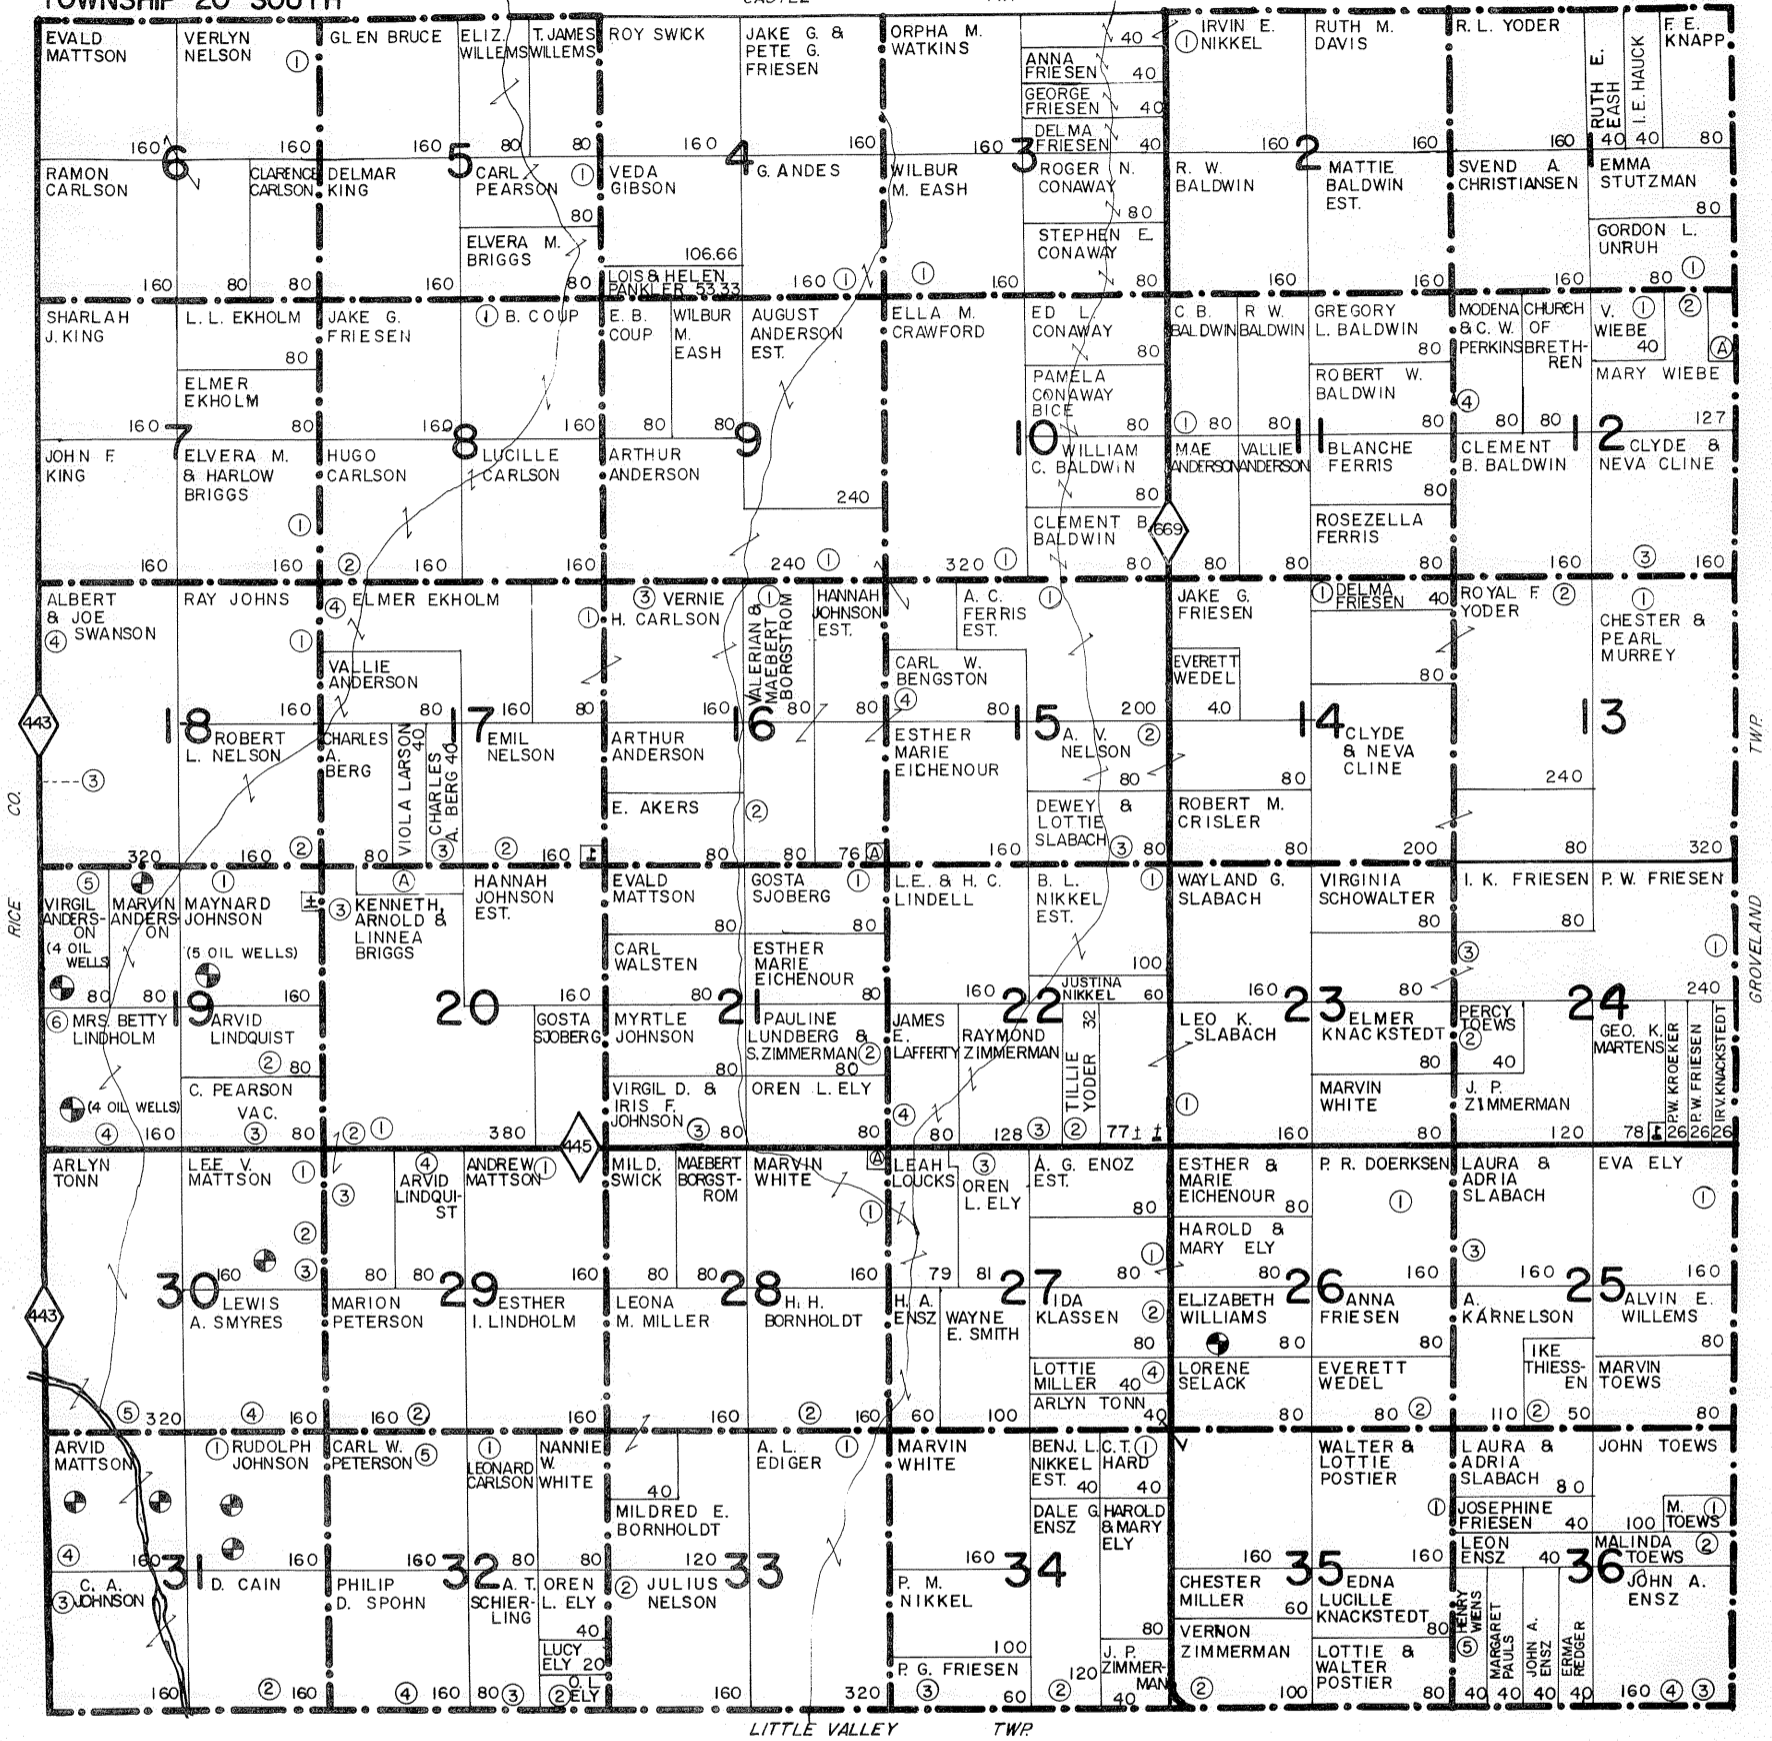

# HAYES CODE-T

TOWNSHIP 20 SOUTH

CASTLE TWP

RANGE 5 WEST

## SMALL TRACT OWNERS

SEC.	TRACT	OWNER	ACRES
12	A	C. DALE YODER	13.00
16	A	DELMAR KNACKSTEDT	04.00
19	A	ANDOVER CEMETERY	03.00
20	A	ERNEST C. NELSON	
22	A	WEST LIBERTY CHURCH	03.00
24	A	PLAINVIEW SCHOOL	
28	A	IVAN & MARY JANE BRUNK	02.00