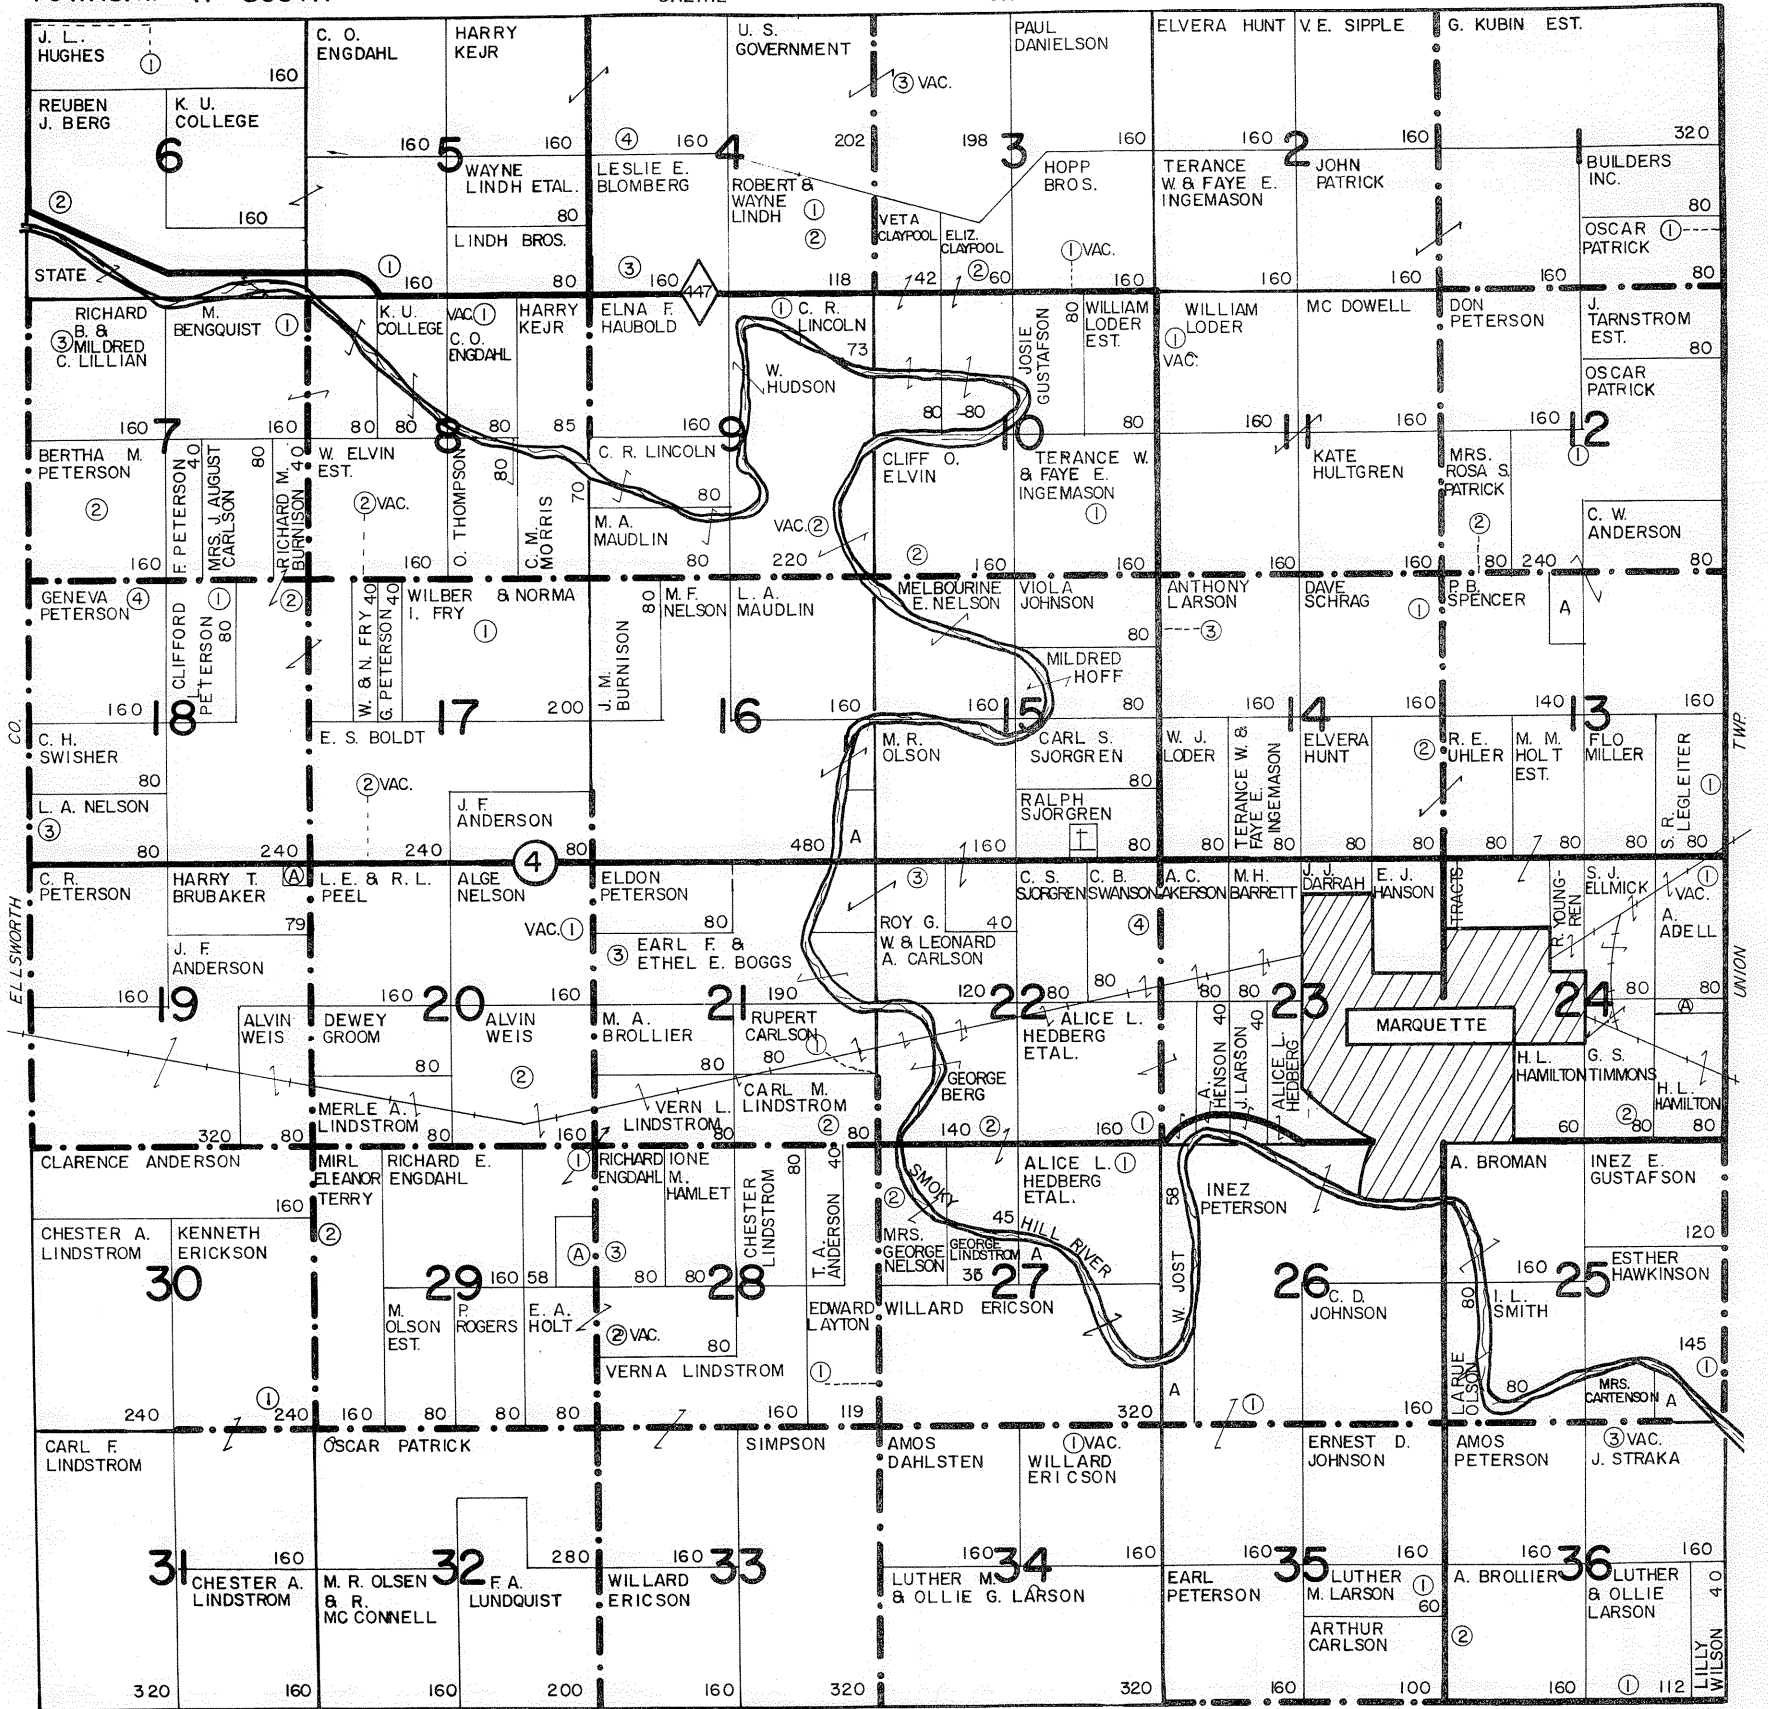

MARQUETTE CODE-E

TOWNSHIP 17 SOUTH

SALINE

CO.

RANGE 5 WEST

SMALL TRACT OWNERS

SEC.	TRACT	OWNER	ACRES	SEC.	TRACT	OWNER	ACRES
13	A	KATE HULTGREN		25	A	I. L. SMITH	23.00
16	A	ED VARNELL	20.00	26	A	G. E. JOHNSON	20.00
19	A	LESTER & LUCILLE HOUSER	01.00	27	A	FRED LINDSTROM	20.00
24	A	GEORGE LINDSTROM	09.00	29	A	RICHARD HOFFNER	22.00