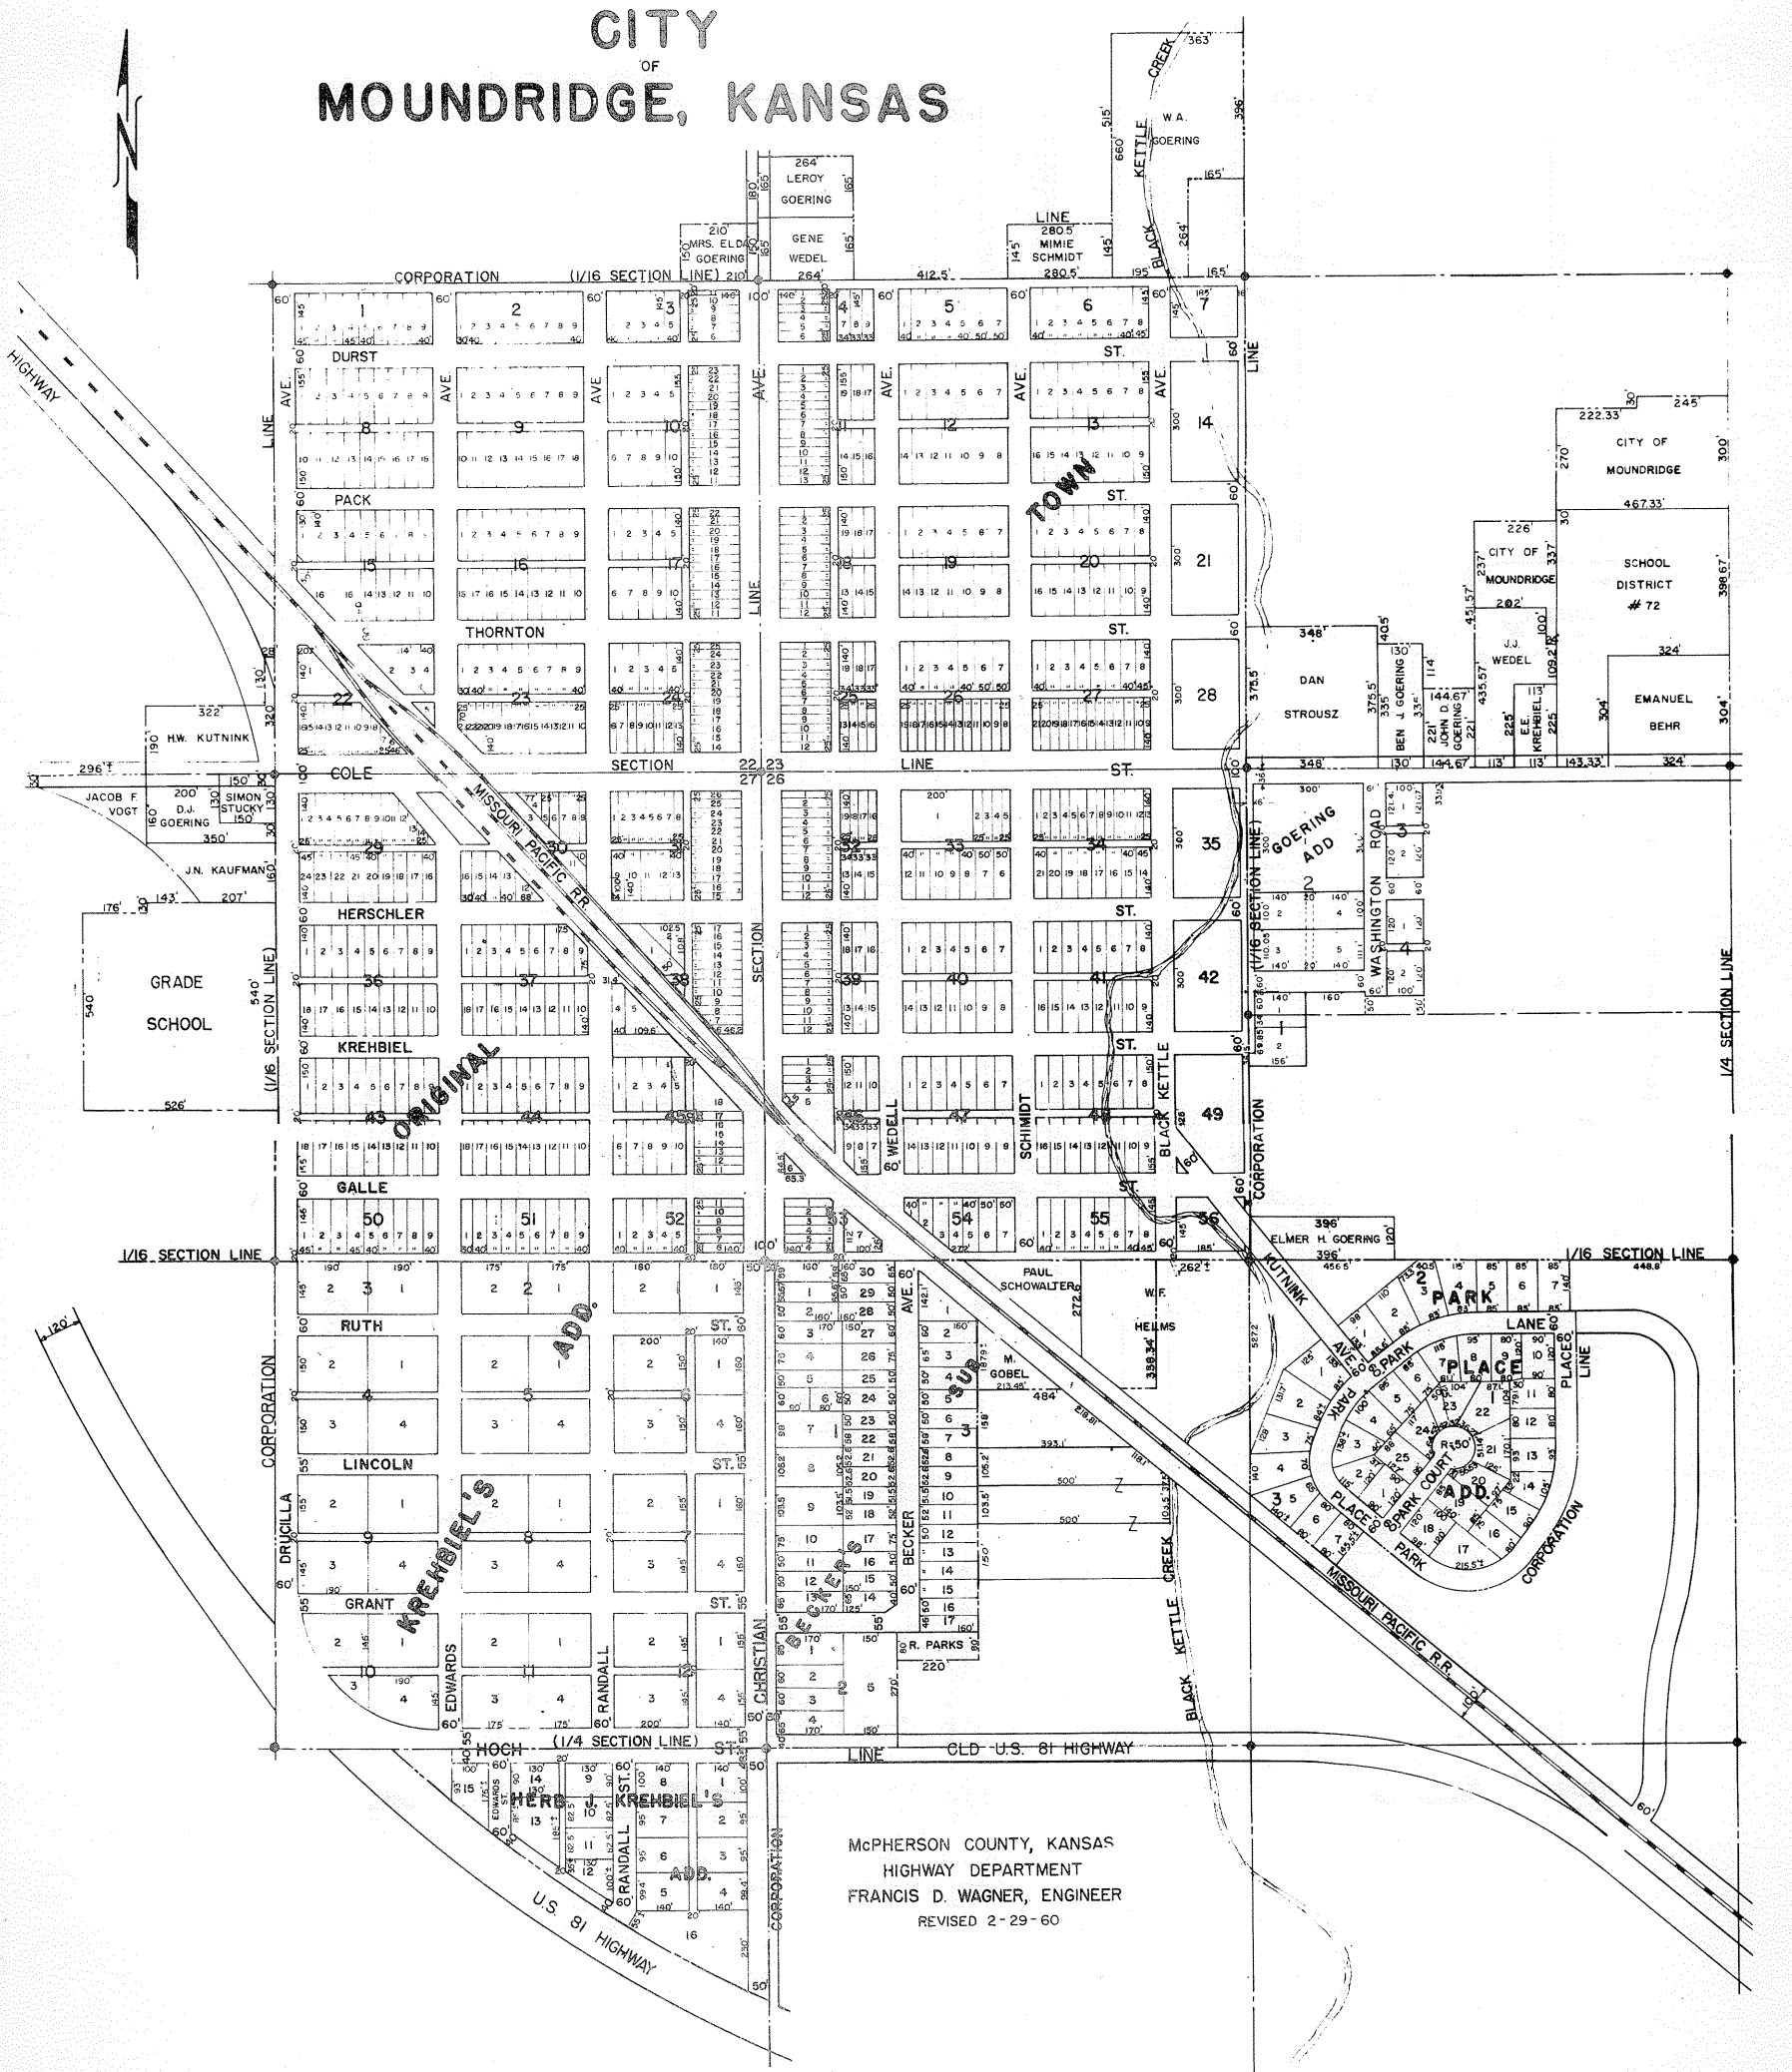

CITY OF MOUNDRIE, KANSAS

McPHERSON COUNTY, KANSAS
HIGHWAY DEPARTMENT
FRANCIS D. WAGNER, ENGINEER
REVISED 2-29-60